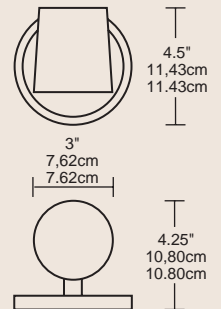

Light Expressions™

Superior Styling and Durability...

AL115

Underwater Light

Professional Grade

Housing:

High impact polymer construction.

Finish:

Black

Size:

4 1/2" (dia.) X 4 1/4" (height)

Lamp:

20 watt halogen (MR 16) included with light.

Wiring:

Fixture is pre-wired with 20 feet of water resistant cable for easy hookup to low voltage transformer.

Warranty:

Limited 5 year warranty.

Intermatic Incorporated
Spring Grove, IL 60081
www.intermatic.com

Due to Intermatic's dedication to technological advancement, it is possible that specifications and/or appearance of our products may have changed after the printing of this literature. See current price list for latest product specifications.

Low Voltage Landscape Lighting Products