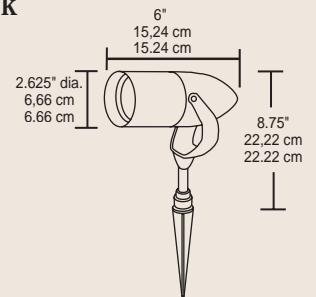

Light Expressions™

Superior Styling and Durability...

AL403

AL403TA

Floodlight

Professional Grade

Housing:
Durable metal construction with flat glass lens sealed for outdoor usage. Fixture head has dual-swivel, tilt for directing light.

Finish: Black or Textured Architectural Bronze

Size: 6" (width) X 8-3/4" (height)

Lamp:
35 watt halogen MR16 included with light.

Wiring:
Pre-wired for easy hookup to low voltage cable. Includes, for your connection preference: Fast-Lock II® quick connectors and wire nuts (for hard wiring).

Warranty:
Limited 5 year warranty.

Intermatic Incorporated
Spring Grove, IL 60081
www.intermatic.com

Due to Intermatic's dedication to technological advancement, it is possible that specifications and/or appearance of our products may have changed after the printing of this literature. See current price list for latest product specifications.

Distance is not to scale.

Low Voltage Landscape Lighting Products