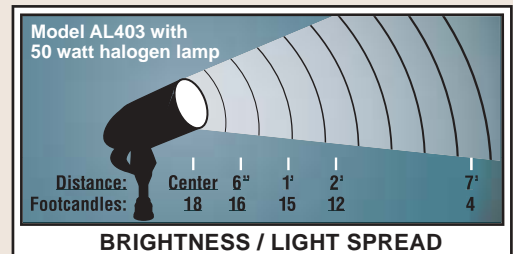

Intermatic Incorporated
Spring Grove, IL 60081
www.intermatic.com

Due to Intermatic's dedication to technological advancement, it is possible that specifications and/or appearance of our products may have changed after the printing of this literature. See current price list for latest product specifications.