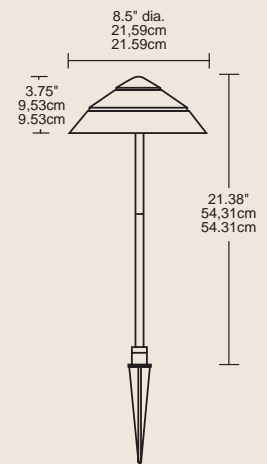

Distance is not to scale.

Intermatic Incorporated
Spring Grove, IL 60081
www.intermatic.com

Due to Intermatic's dedication to technological advancement, it is possible that specifications and/or appearance of our products may have changed after the printing of this literature. See current price list for latest product specifications.

Low Voltage Landscape Lighting Products