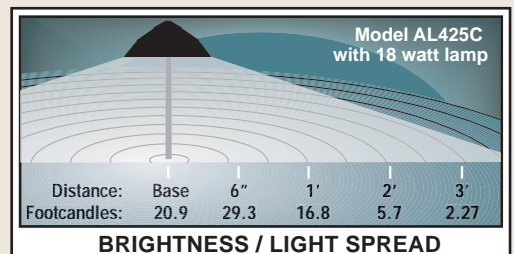

Distance is not to scale.

Intermatic Incorporated
Spring Grove, IL 60081
www.intermatic.com

Due to Intermatic's dedication to technological advancement, it is possible that specifications and/or appearance of our products may have changed after the printing of this literature. See current price list for latest product specifications.

Low Voltage Landscape Lighting Products