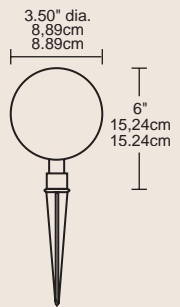

Wiring:

Pre-wired for easy hookup to low voltage cable. Includes, for your connection preference: Fast-Lock II® quick connectors and wire nuts (for hard wiring).